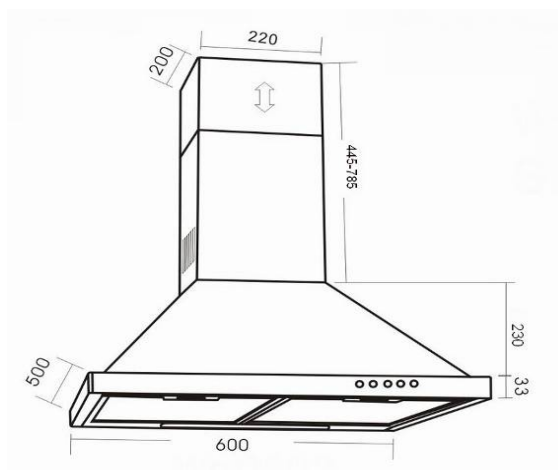

COOKERS

a p p l i a n c e s

Product Code	HDC62SS
Description	60cm Chimney hood
Colour	Stainless steel
Barcode	5060056564197

Features / Specification

Hood width	600mm
Fan speeds	3
Extraction rate	490 m3/hr
Lights	2 x 15W standard bulbs
Grease filter	2 x aluminium filters
Controls	Pushbuttons
Noise level max	65 dBA
Recirculation	2 x round carbon filters required - not supplied
Carbon filter order code	HDFR010
Extraction	Ducting kit required - not supplied
Logo	Unbranded
Motor rating	220-240V, 50 Hz
Motor qty / type	1 x 80W
Air outlet diameter	150mm but with air outlet reducer to 120mm

Dimensions & Technical Information

Product Dimensions	Width x depth x height (mm)	600 x 500 x min 708/max 1048
Chimney extension	Width x depth x height (mm)	220 x 200 x min 455/max 795
Packed Dimensions	Width x depth x height (mm)	660 x 370 x 580
Weight	Packed / unpacked (kg)	12.5 / 11

Electrical connection	Cable without plug
Maximum load	TBC

Delivery Details

Container quantity 40ft	452
Delivery details	ex works

Date	20.04.07 - Issue 1
------	--------------------